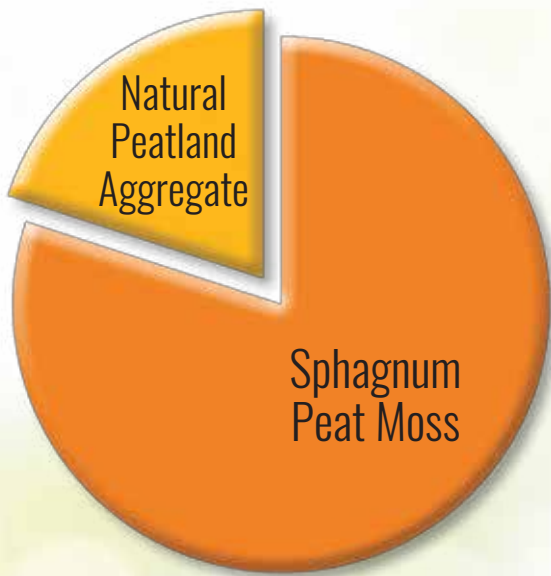

NEW!

SUNSHINE® MIX PF

Professional Growing Mix
Perlite Free – now with Natural Peatland Aggregate

Note: Renderings are for marketing purposes only.
Existing corporate packaging will be used for thermal print sticker to identify the SKU.

Product Overview / Description

SUNSHINE® MIX PF is a new product for growers who require a perlite-free mix. This blended mix contains grower grade sphagnum peat moss and natural peatland aggregate.

This combination will provide optimum aeration, moisture retention and porosity for plant roots.

Sun Gro® Horticulture is North America's largest producer of Sphagnum Peat Moss

Natural Peatland Aggregate blended with Sphagnum Peat Moss

Ingredients:

Sphagnum Peat Moss, Natural Peatland Aggregate.

Crop Usage:

- Bedding Plants
- Foliage Plants
- Vegetables & Herbs

Application:

4" pots to Hanging Baskets

Availability:

Eastern U.S. / Eastern Canada (Sun Gro Inkerman Plant only.) Ask your district manager or sales contact for more information.