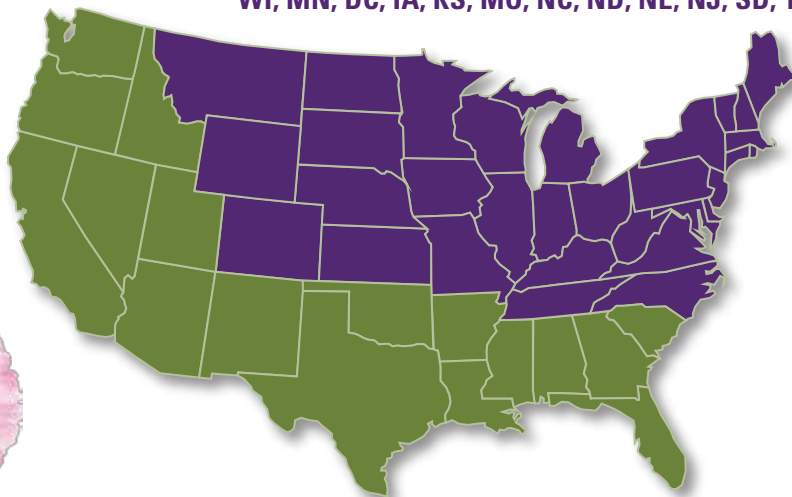

Potting Soils & Fertilizers Now Available from:

ME, NH, VT, MA, RI, CT, NY, PA, MD, DE, WV, VA, OH, KY, IN, MI, IL,
 WI, MN, DC, IA, KS, MO, NC, ND, NE, NJ, SD, TN, CO, WY, MT

Distributor and States Available:

Arett Sales: CT, DE, IN, KY, MA, MD, ME, MI, NC, NH, NJ, NY, OH, PA, RI, TN, VA, VT, WV, DC

BFG: CT, DE, DE, IA, IL, IN, KS, KY, MD, MI, MN, MO, NC, ND, NE, NJ, NY, OH, PA, SD, TN, VA, WI, WV, DC

GRIFFIN: CT, DE, KY, MA, MD, ME, NC, NH, NJ, NY, PA, RI, TN, VA, VT, WV, DC

Available from select distributors in the following region from distributors:
ME, NH, VT, MA, RI, CT, NY, PA, MD, DE, WV, VA, OH, KY, IN, MI, IL, WI, MN, DC,
IA, KS, MO, NC, ND, NE, NJ, SD, TN, CO, WY, MT